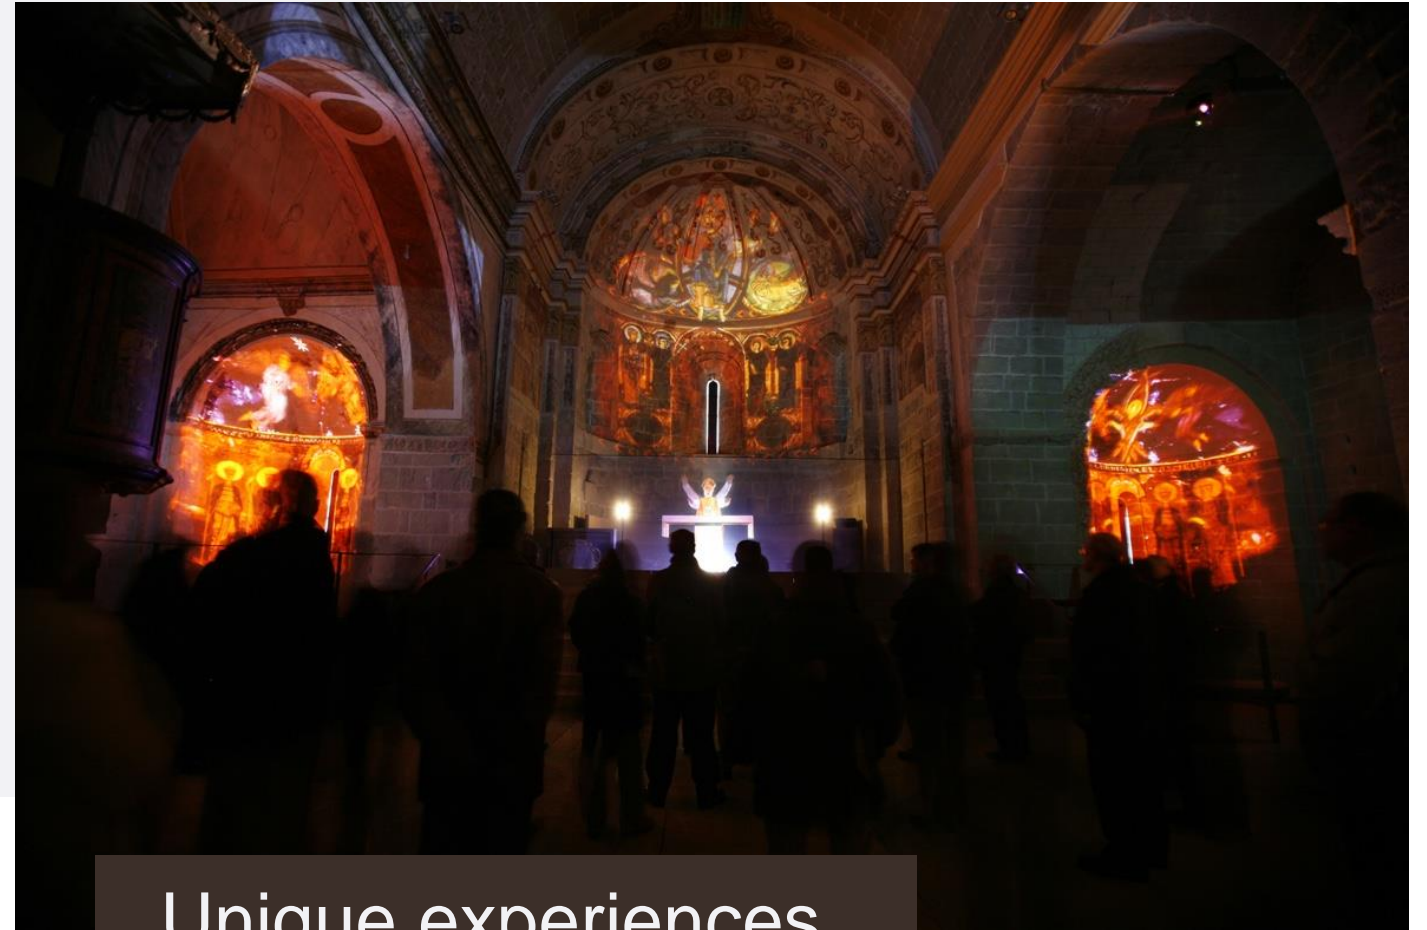

ACTIVITIES

Unique experiences
that will thrill you