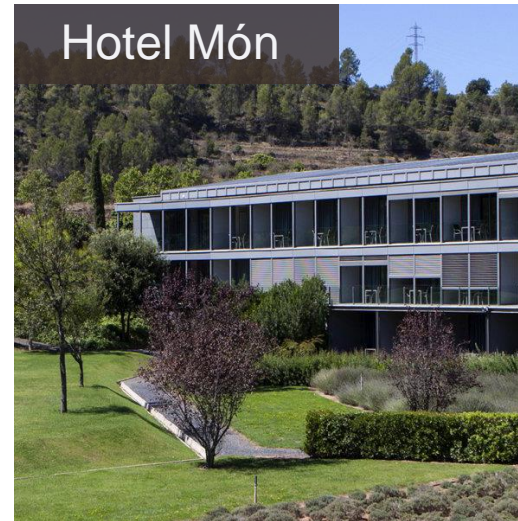

83 m² room
10m² of terrace
3 different spaces: lobby,
living room and bedroom.

Gran Montserrat

CONGRESS CENTRE

MEETINGS

We have 19 meeting rooms, 9 of them inside the Monastery of the X Century

Monastery

Hotel Món