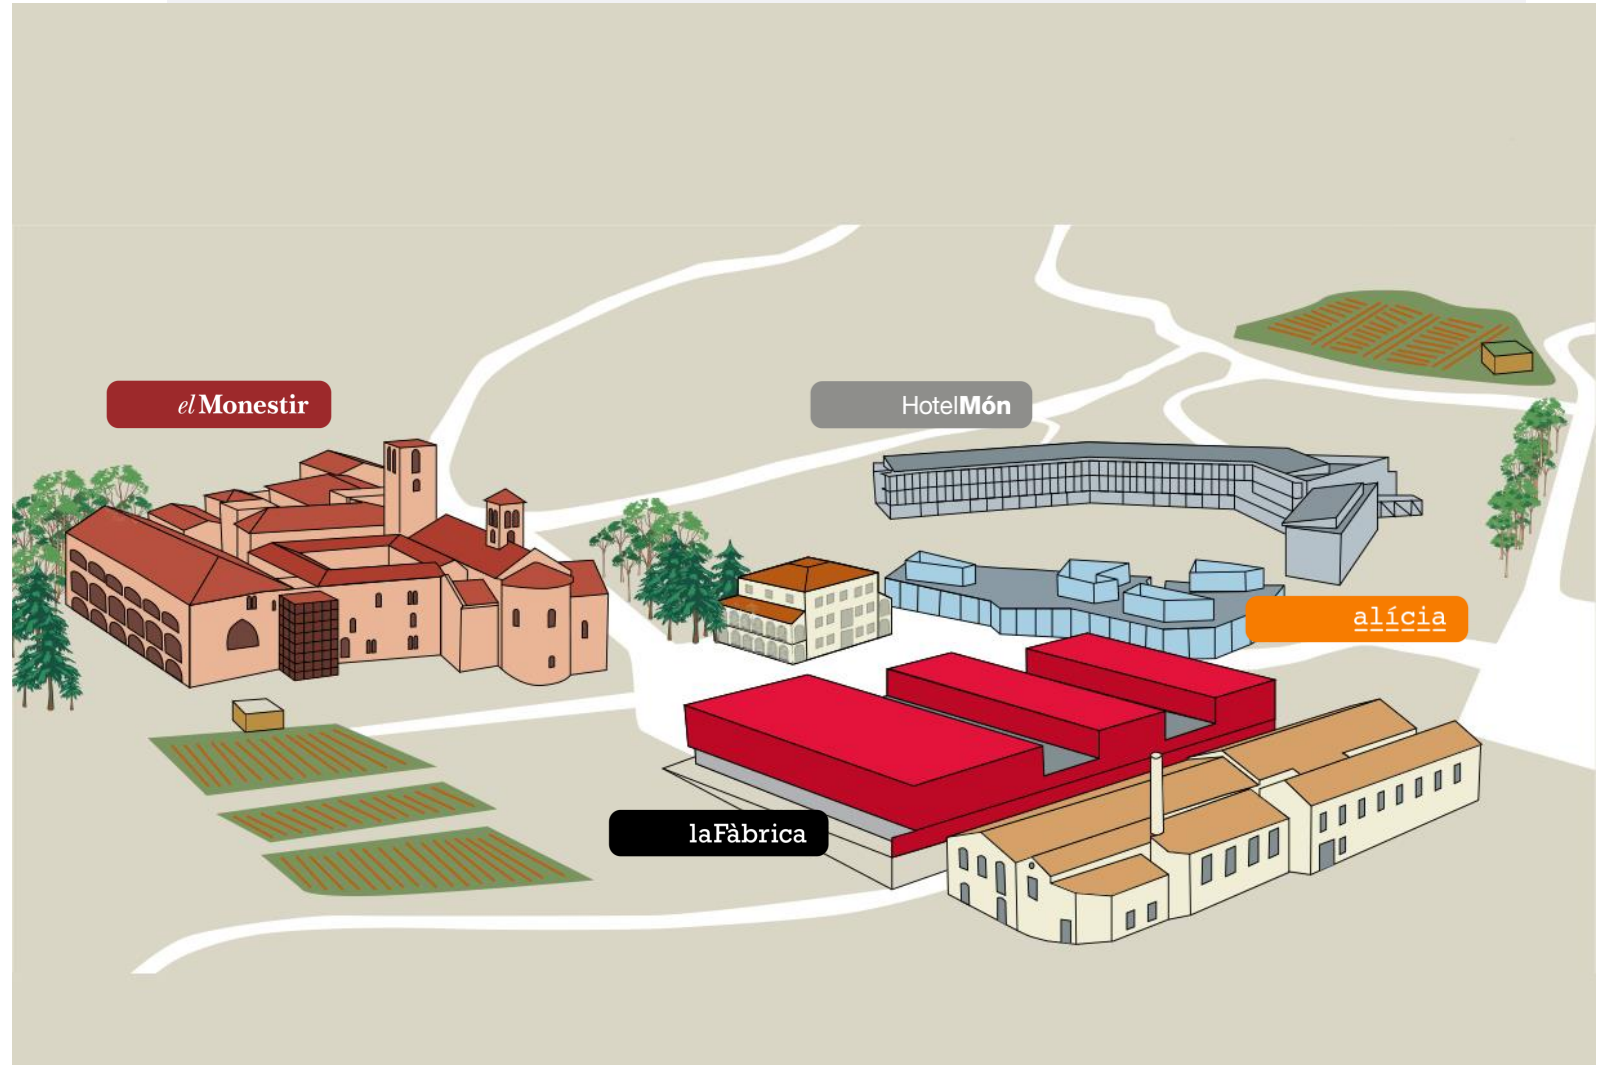

MÓN
ST
BENET

A place where all
Events are special

Hotel, Congress Center & Monastery

Món Sant Benet is a unique Congress Centre with 19 meeting rooms and Hotel ****s with all integrated services, reference in gastronomy and food in Spain.

However, it's a cultural, tourist and leisure project of a great uniqueness. Where you will find a medieval monastery & Congress Center with 19 meeting rooms of different capacities and outdoor spaces unmatched, the house of the modernist painter Ramon Casas, Hotel with 87 rooms and 3 restaurants, La Fonda, Restaurant Món and Restaurant L'Ó, the latter awarded a Michelin star. It also features an innovative International Centre for research in science and cooking, the Alicia Foundation.