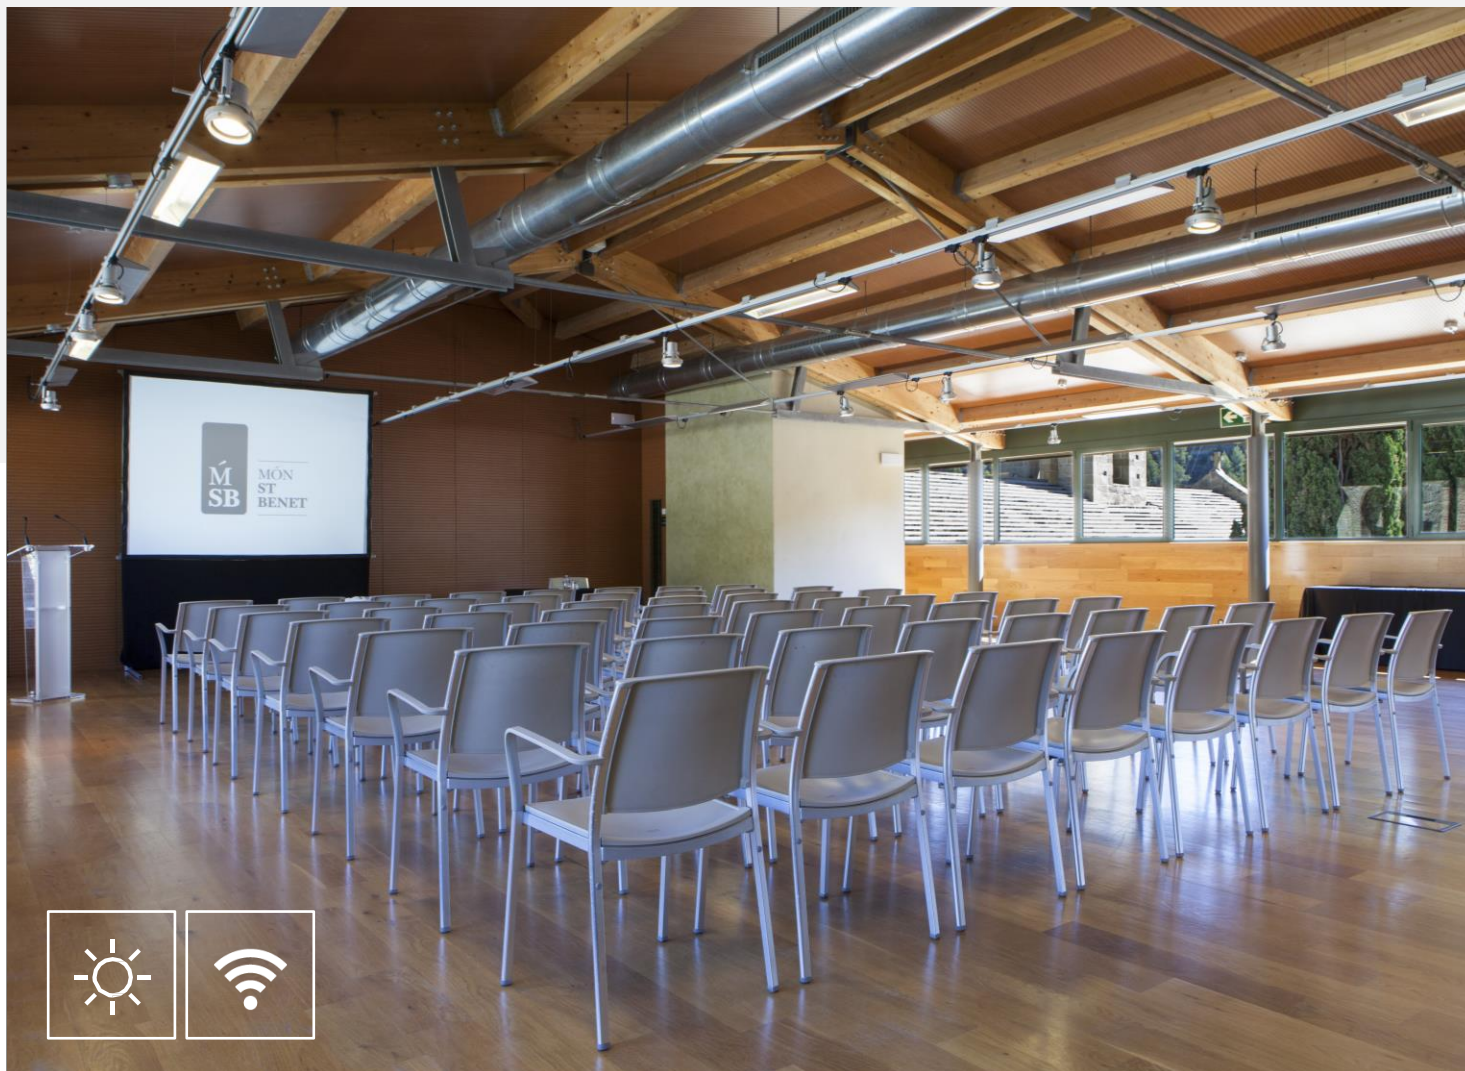

Sotateulada

174m²

2,5m

-

90

60

-

-

36

el Monestir