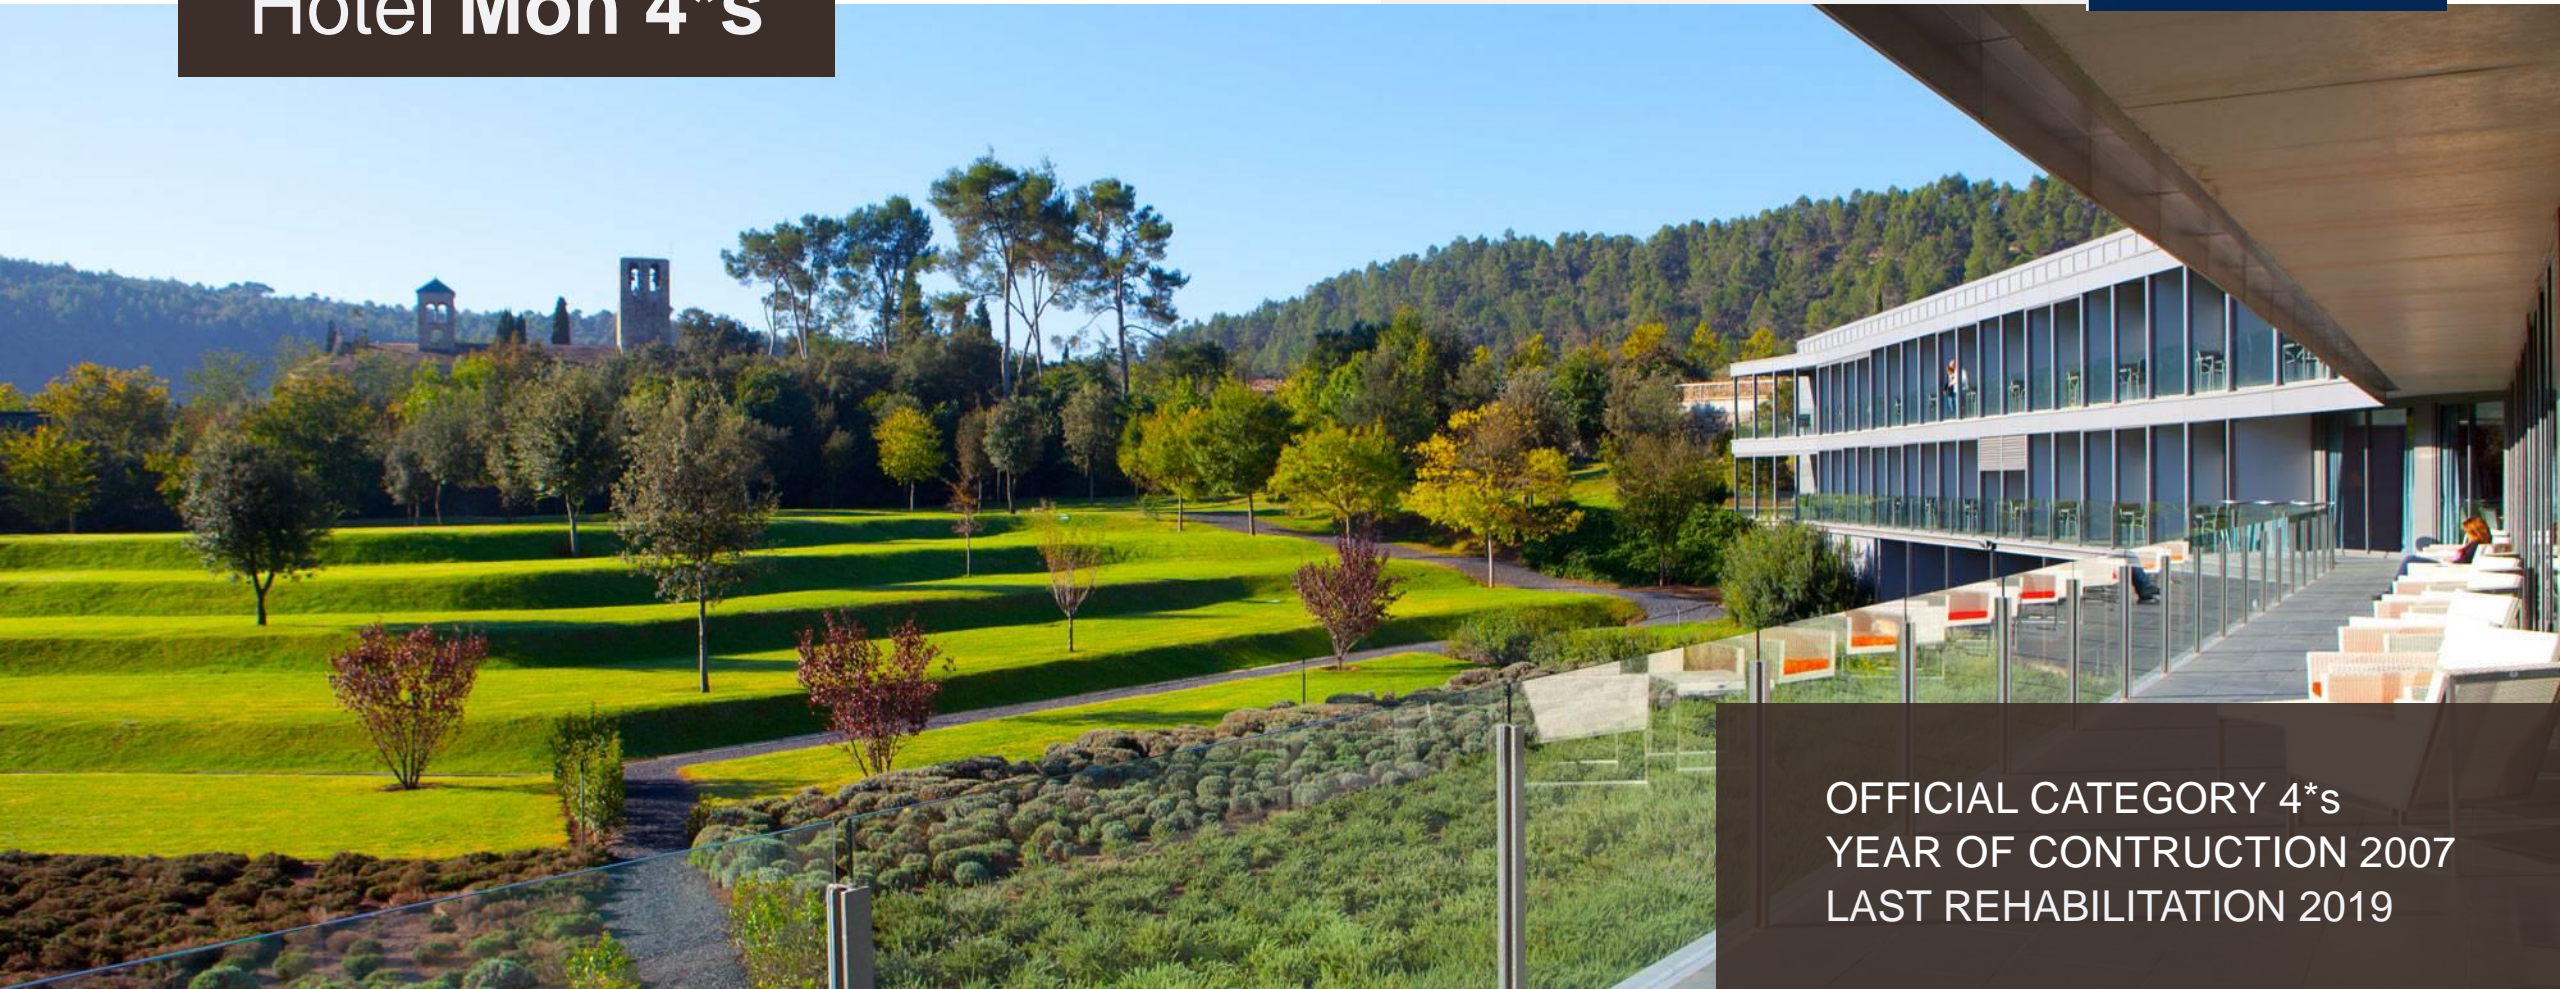

Hotel Món 4*s

HOTEL

OFFICIAL CATEGORY 4*s
YEAR OF CONSTRUCTION 2007
LAST REHABILITATION 2019